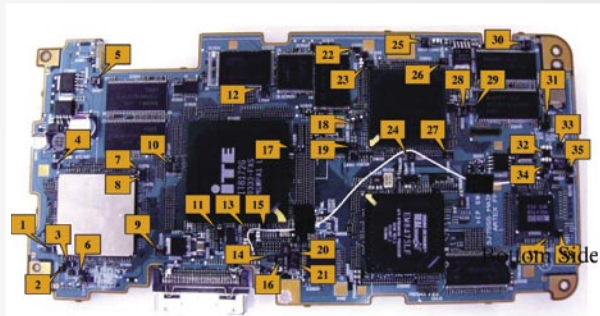

# TANTALUM

SONY NAVIGATION SYSTEM

## 85x Tantalum Capacitors

BOTTOM SIDE

TOP SIDE