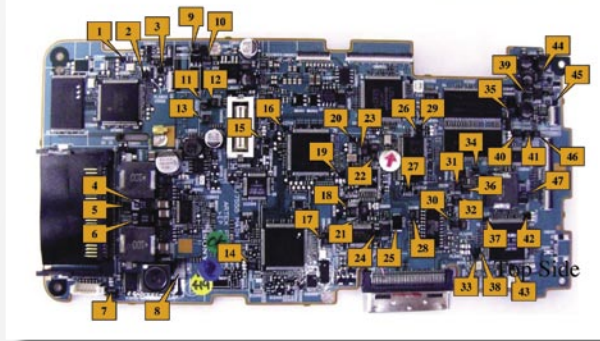

# TANTALUM

SONY NAVIGATION SYSTEM

## 85x Tantalum Capacitors

BOTTOM SIDE

TOP SIDE